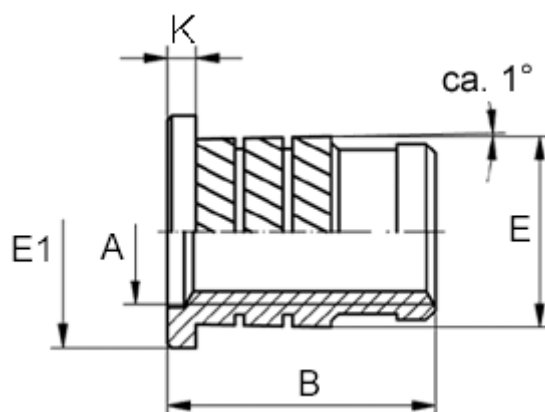

Article number: 12852000100800  
Description: KLEE-coil 852 000 100.800  
M10 Brass

## Measures

Female thread A	= M10
Flange diameter E1	= 14.0
Flange height	= 1.6
Length B	= 10.8
Min distance to edge	= 5.5
Outer diameter E	= 12.00
Recommended bore diameter	= 11.6
Type	= 852 000 100.800